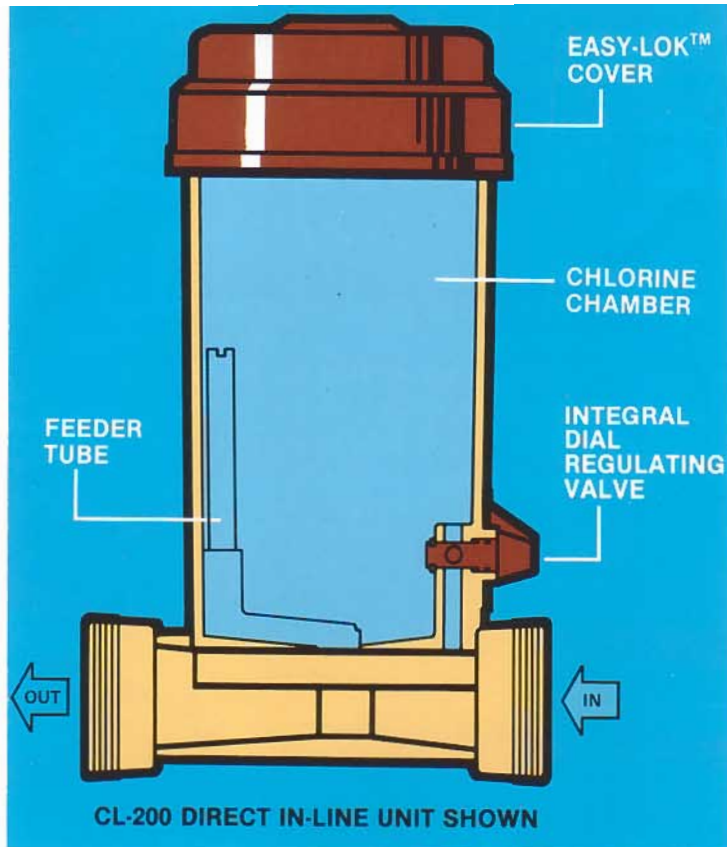

HAYWARD AUTOMATIC PRESSURE STYLE CHLORINE FEEDERS

FEATURES:

EASY-LOK COVER ASSEMBLY has thread-assist mechanism to provide dependable sealing plus convenient access for adding tablets or sticks.

CHLORINE CHAMBER has extra large capacity. CL-100 series feeders hold up to 4.2 lbs. of Tri-Chlor tabs, while the larger CL-200 series has a 9 lb. capacity to meet the requirements of all sizes and types of pools. Corrosion-proof, versatile design accommodates large or small slow-dissolve tablets or sticks.

DIAL REGULATING VALVE is easy to use and lets you control and adjust the rate of feed for your pool's variable requirements and chlorine demand.

FEEDER TUBE provides controlled outlet flow of highly concentrated chlorinated water plus serves as an auto air relief to expel entrapped air from the chlorine chamber.

VERSATILITY for new or existing pools. Select either direct in-line or off-line unit to make installation easy for your pool or spa system.

CL-110 and CL-220 OFF-LINE FEEDERS install next to filter system and work on system pressure differential. Connects easily with compression couplings for new or existing system. All necessary connectors and tubing are furnished with each feeder.

Saddle Clamp Assembly. For easy installation in system piping.