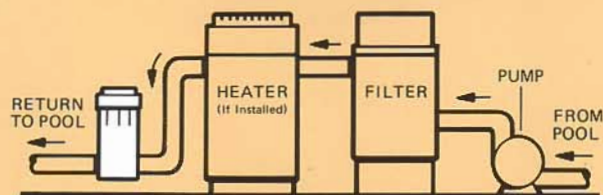

## FEATURES:

**EASY-LOK COVER ASSEMBLY** has thread-assist mechanism to provide dependable sealing plus convenient access for adding tablets or sticks.

**CHLORINE CHAMBER** has extra large capacity. CL-100 series feeders hold up to 4.2 lbs. of Tri-Chlor tabs, while the larger CL-200 series has a 9 lb. capacity to meet the requirements of all sizes and types of pools. Corrosion-proof, versatile design accommodates large or small slow-dissolve tablets or sticks.

**DIAL REGULATING VALVE** is easy to use and lets you control and adjust the rate of feed for your pool's variable requirements and chlorine demand.

**FEEDER TUBE** provides controlled outlet flow of highly concentrated chlorinated water plus serves as an auto air relief to expel entrapped air from the chlorine chamber.

**VERSATILITY** for new or existing pools. Select either direct in-line or off-line unit to make installation easy for your pool or spa system.

**CL-110 and CL-220 OFF-LINE FEEDERS** install next to filter system and work on system pressure differential. Connects easily with compression couplings for new or existing system. All necessary connectors and tubing are furnished with each feeder.

**Saddle Clamp Assembly.** For easy installation in system piping.

**CL-100 and CL-200 IN-LINE FEEDERS** are furnished with 1 1/2" FPT threaded inlet and outlet. For rigid PVC piping installations, 1 1/2" socket flush union connectors are available to provide a professional installation that allows for future service.