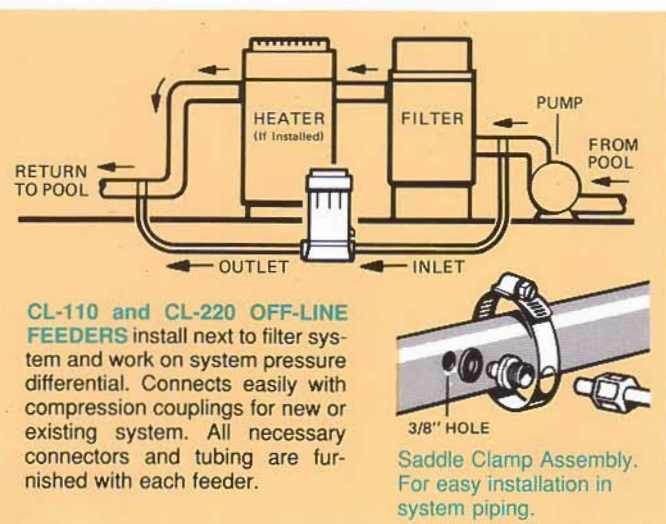

## FEATURES:

**EASY-LOK COVER ASSEMBLY** has thread-assist mechanism to provide dependable sealing plus convenient access for adding tablets or sticks.

**CHLORINE CHAMBER** has extra large capacity. CL-100 series feeders hold up to 4.2 lbs. of Tri-Chlor tabs, while the larger CL-200 series has a 9 lb. capacity to meet the requirements of all sizes and types of pools. Corrosion-proof, versatile design accommodates large or small slow-dissolve tablets or sticks.

**DIAL REGULATING VALVE** is easy to use and lets you control and adjust the rate of feed for your pool's variable requirements and chlorine demand.

**FEEDER TUBE** provides controlled outlet flow of highly concentrated chlorinated water plus serves as an auto air relief to expel entrapped air from the chlorine chamber.

**VERSATILITY** for new or existing pools. Select either direct in-line or off-line unit to make installation easy for your pool or spa system.

**CL-110 and CL-220 OFF-LINE FEEDERS** install next to filter system and work on system pressure differential. Connects easily with compression couplings for new or existing system. All necessary connectors and tubing are furnished with each feeder.

**Saddle Clamp Assembly.** For easy installation in system piping.

**CL-100 and CL-200 IN-LINE FEEDERS** are furnished with 1 1/2" FPT threaded inlet and outlet. For rigid PVC piping installations, 1 1/2" socket flush union connectors are available to provide a professional installation that allows for future service.